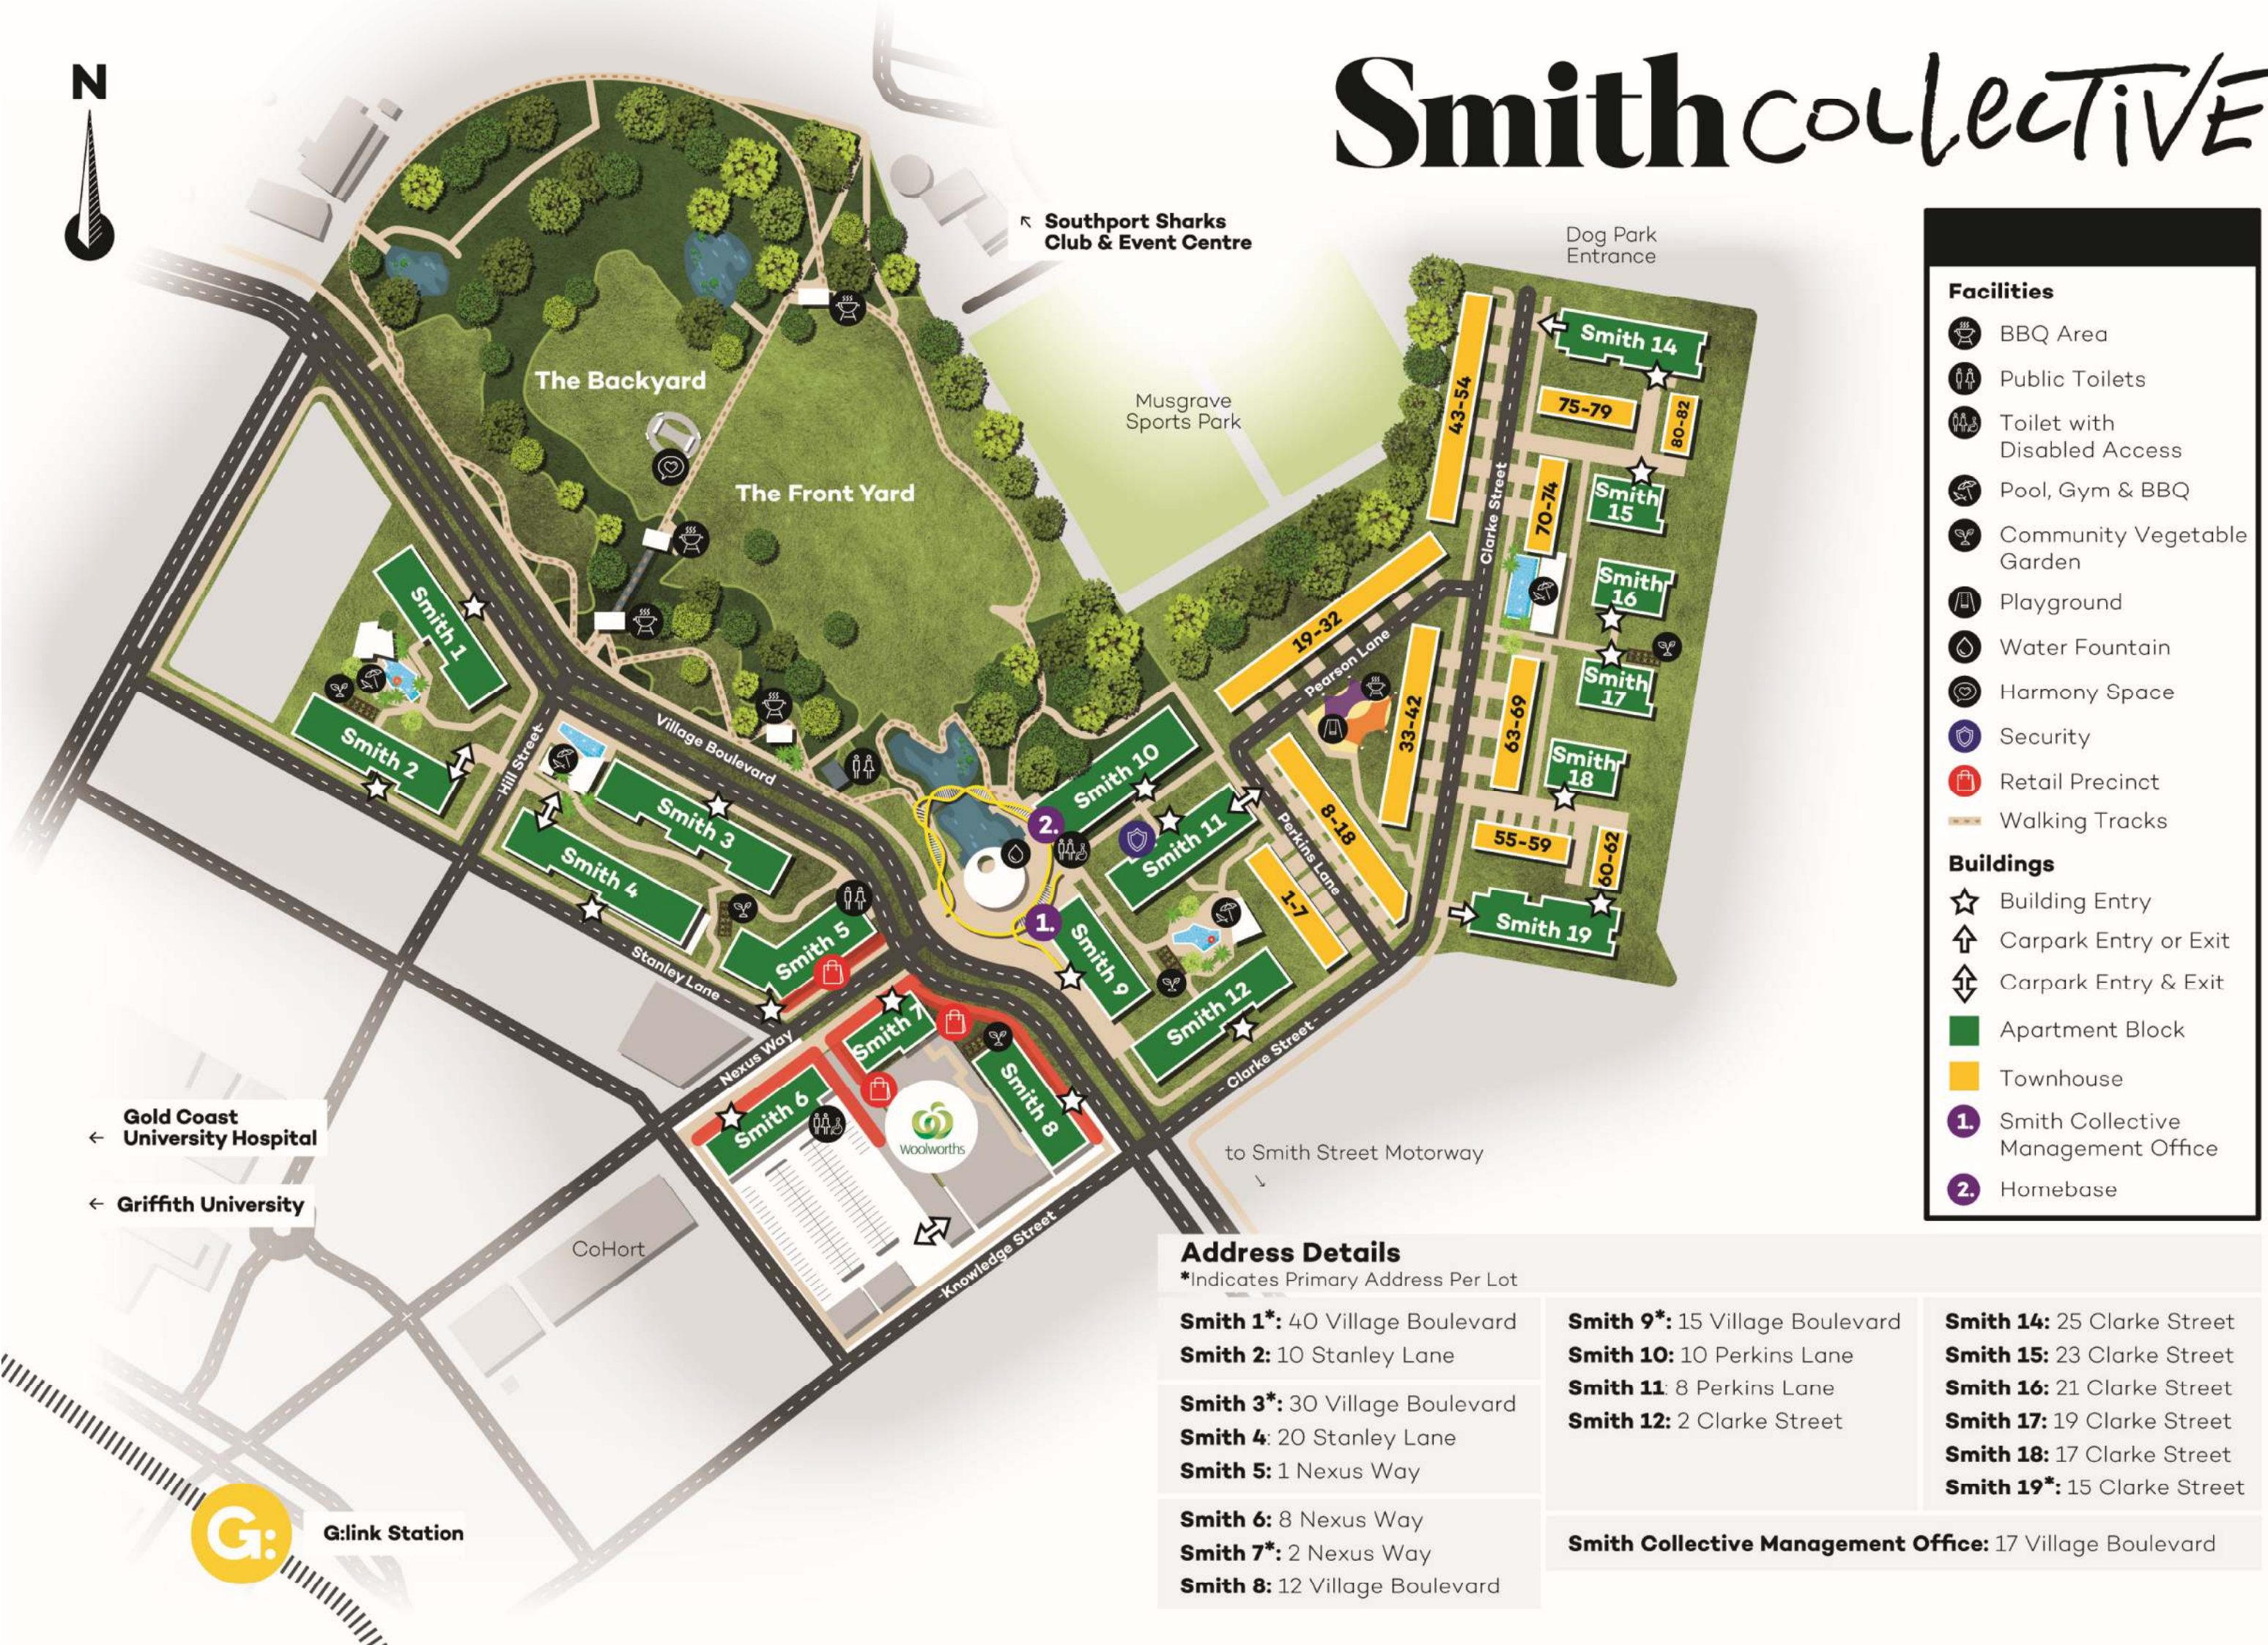

Smith COLLECTIVE

Facilities

- BBQ Area
- Public Toilets
- Toilet with Disabled Access
- Pool, Gym & BBQ
- Community Vegetable Garden
- Playground
- Water Fountain
- Harmony Space
- Security
- Retail Precinct
- Walking Tracks

Buildings

- Building Entry
- Carpark Entry or Exit
- Carpark Entry & Exit
- Apartment Block
- Townhouse
- Smith Collective Management Office
- Homebase

← Gold Coast University Hospital
 ← Griffith University

CoHort
 Woolworths

Address Details
 *Indicates Primary Address Per Lot

Smith 1*: 40 Village Boulevard
Smith 2: 10 Stanley Lane

Smith 3*: 30 Village Boulevard
Smith 4: 20 Stanley Lane
Smith 5: 1 Nexus Way

Smith 6: 8 Nexus Way
Smith 7*: 2 Nexus Way
Smith 8: 12 Village Boulevard

Smith 9*: 15 Village Boulevard
Smith 10: 10 Perkins Lane
Smith 11: 8 Perkins Lane
Smith 12: 2 Clarke Street

Smith 14: 25 Clarke Street
Smith 15: 23 Clarke Street
Smith 16: 21 Clarke Street
Smith 17: 19 Clarke Street
Smith 18: 17 Clarke Street
Smith 19*: 15 Clarke Street